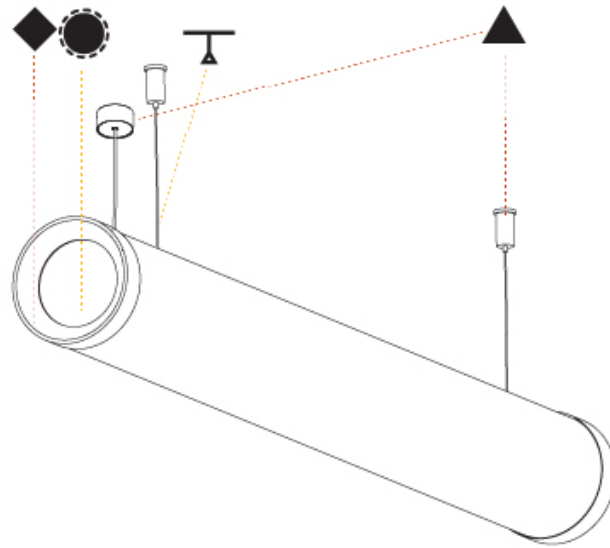

BUNGA PLUS SUSPENSION

A30701-

PROJECT

TYPE

SPECIFIER

QUANTITY

DATE

A